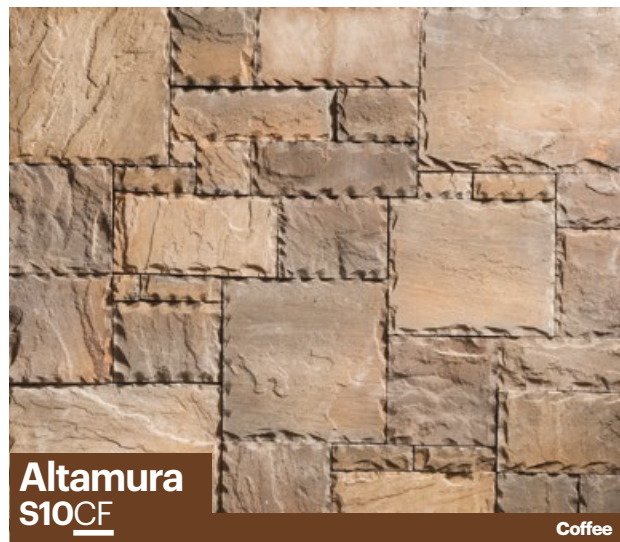

Tudor S08SN
Sand

- PR INCI PEARL
- SN KUM SAND
- CF KAHVE COFFEE
- AS KÜL ASH

- INCI PEARL PR
- ZEYTİN OLIVE OL
- KUM SAND SN
- KAHVE COFFEE CF
- KÜL ASH AS
- ANTRASİT ANTHRACITE TH