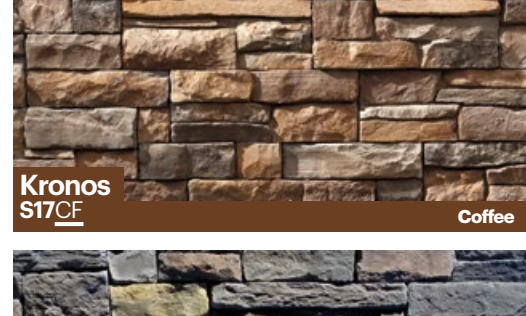

Moduler Products

Modüler Ürünler

Geniş bir kullanım alanına sahip olan modüler taşlar, hem estetik açıdan mekana değer katar, hem de işçilik ve zamandan büyük tasarruf sağlar. Özellikle zaman kısıtlaması olan projelerde, gerek modern, gerekse klasik doku seçenekleri ile efektif ve estetik bir çözüm sunar.

Modüler taşların uygulaması oldukça kolaydır. Önceden belirlenmiş bir desene göre hareket edilir ve uygulama kısa sürede tamamlanır. Bu özelliği ile tercih sebebi olan modüler taş serisine iki yeni ürün ekleyerek daha da zengin bir hale getirdik. Yeni bir tarz sunan Runner ve güçlü görüntüsüyle Kronos artık kullanıcılarla buluşuyor.

Having various areas of application, the modular stones bring value to places both in terms of aesthetically, craftsmanship and saving time. Especially for the projects with very sharp deadlines, modular products provide effective and aesthetic solutions with classical texture options.

The application of modular stones are so simple. After specifying the pre-determined product pattern, application is completed in a very short period of time. We enrich our product variety in modular stone series by adding two brand-new products: Stylish Runner and the powerful Kronos.